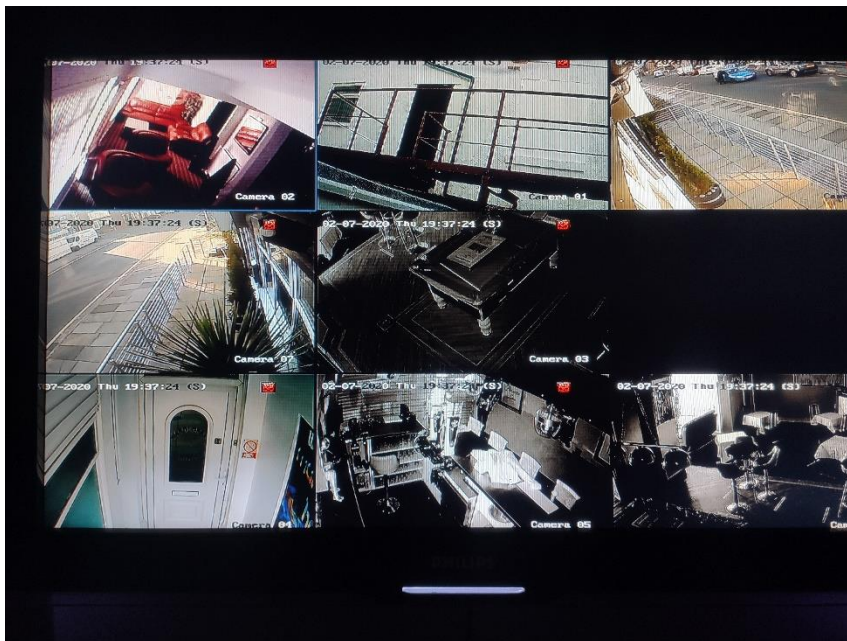

Mardi Gras Hotel Licence Application Supplementary Evidence

Additional proof – NEW wide angle cctv cameras covering terrace and Lord Street and the footage it captures

Terrace
Left

Terrace
right

NEW smoking bins x 2

Doorbell for invitation only entry, security measures and cctv over doorway

Validity map of objectors and supporters of licence application

The majority clearly support the application and are nearest to be affected