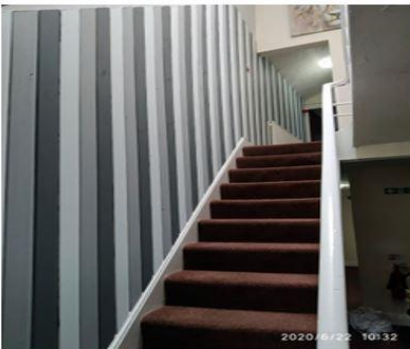

Before and after photos showing commitment to area and time, money and effort ploughed into Mardi Gras

BEFORE AND AFTER