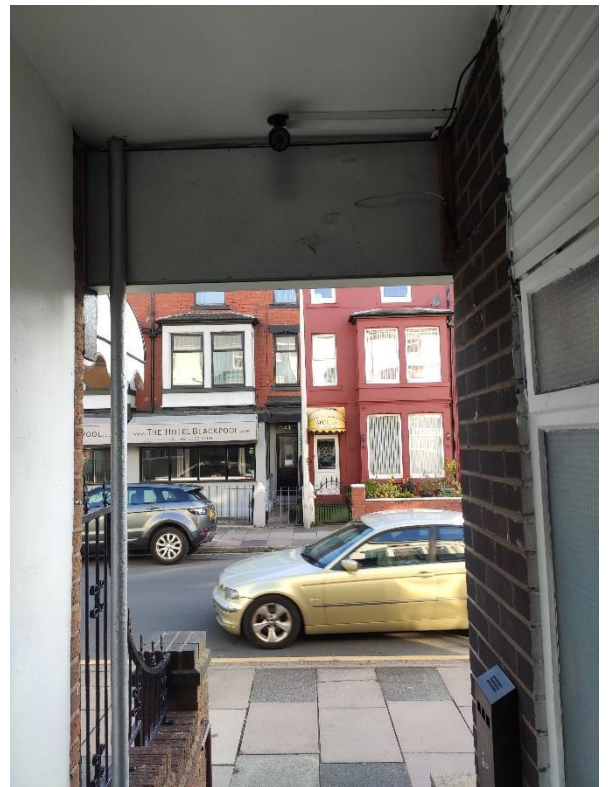

Mardi Gras Hotel Licence Application Supplementary Evidence

Additional proof – NEW wide angle cctv cameras covering terrace and Lord Street and the footage it captures

Terrace
Left

Terrace
right

NEW smoking bins x 2

Doorbell for invitation only entry, security measures and cctv over doorway

Validity map of objectors and supporters of licence application

The majority clearly support the application and are nearest to be affected