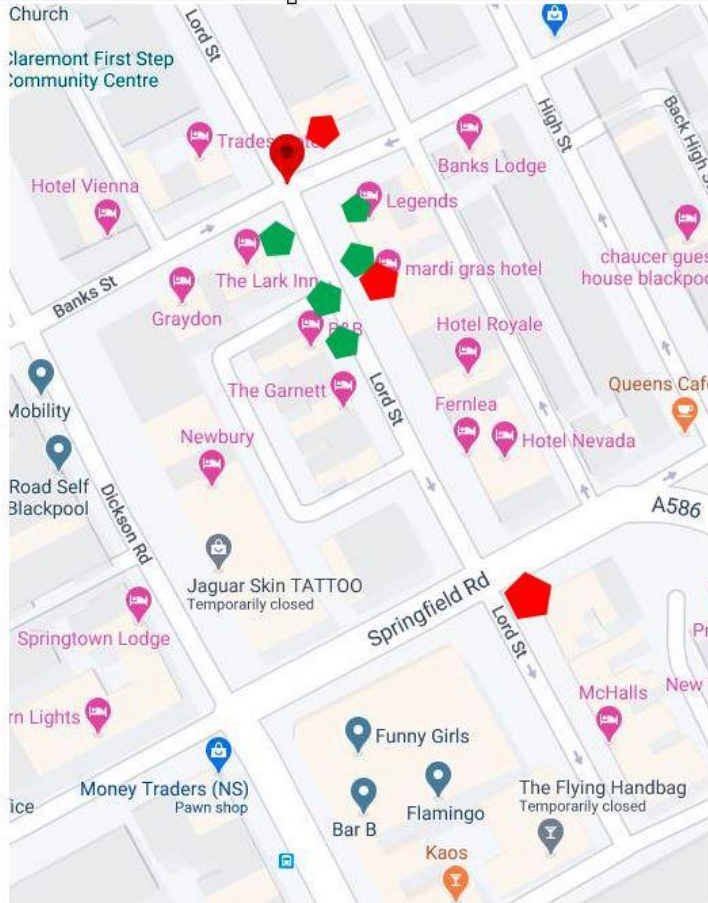

Validity map of objectors and supporters of licence application

The majority clearly support the application and are nearest to be affected

OBJECTORS

SUPPORTERS